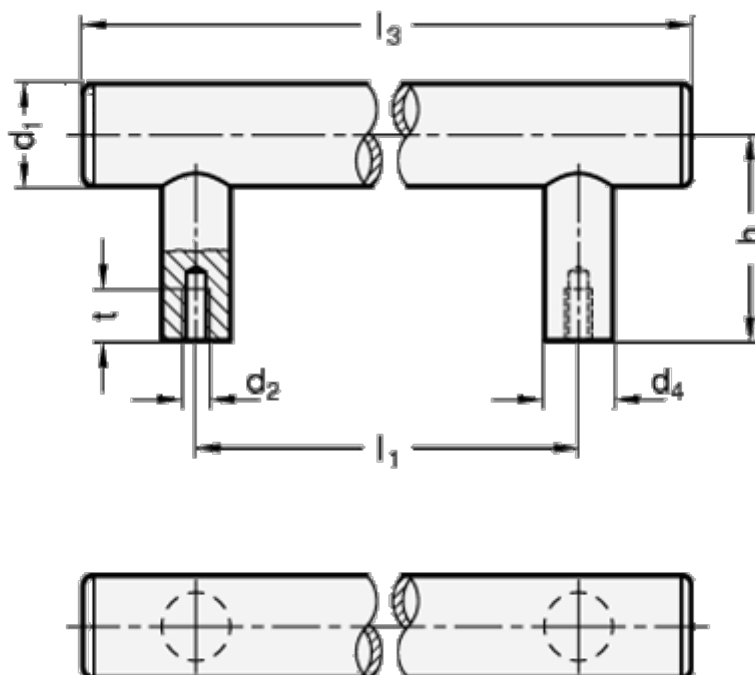

Article number: 20666530M6500E

Description: E+G St. steel tubular handle GN 666.5-30-M6-500-E
E - with stainless steel cap, mountet from the back

Measures

d1	= 30
d2	= M6
d4	= 20
h	= 60
l1 +/-0.5	= 500
l3	= 565
l4	= 15
t min	= 15